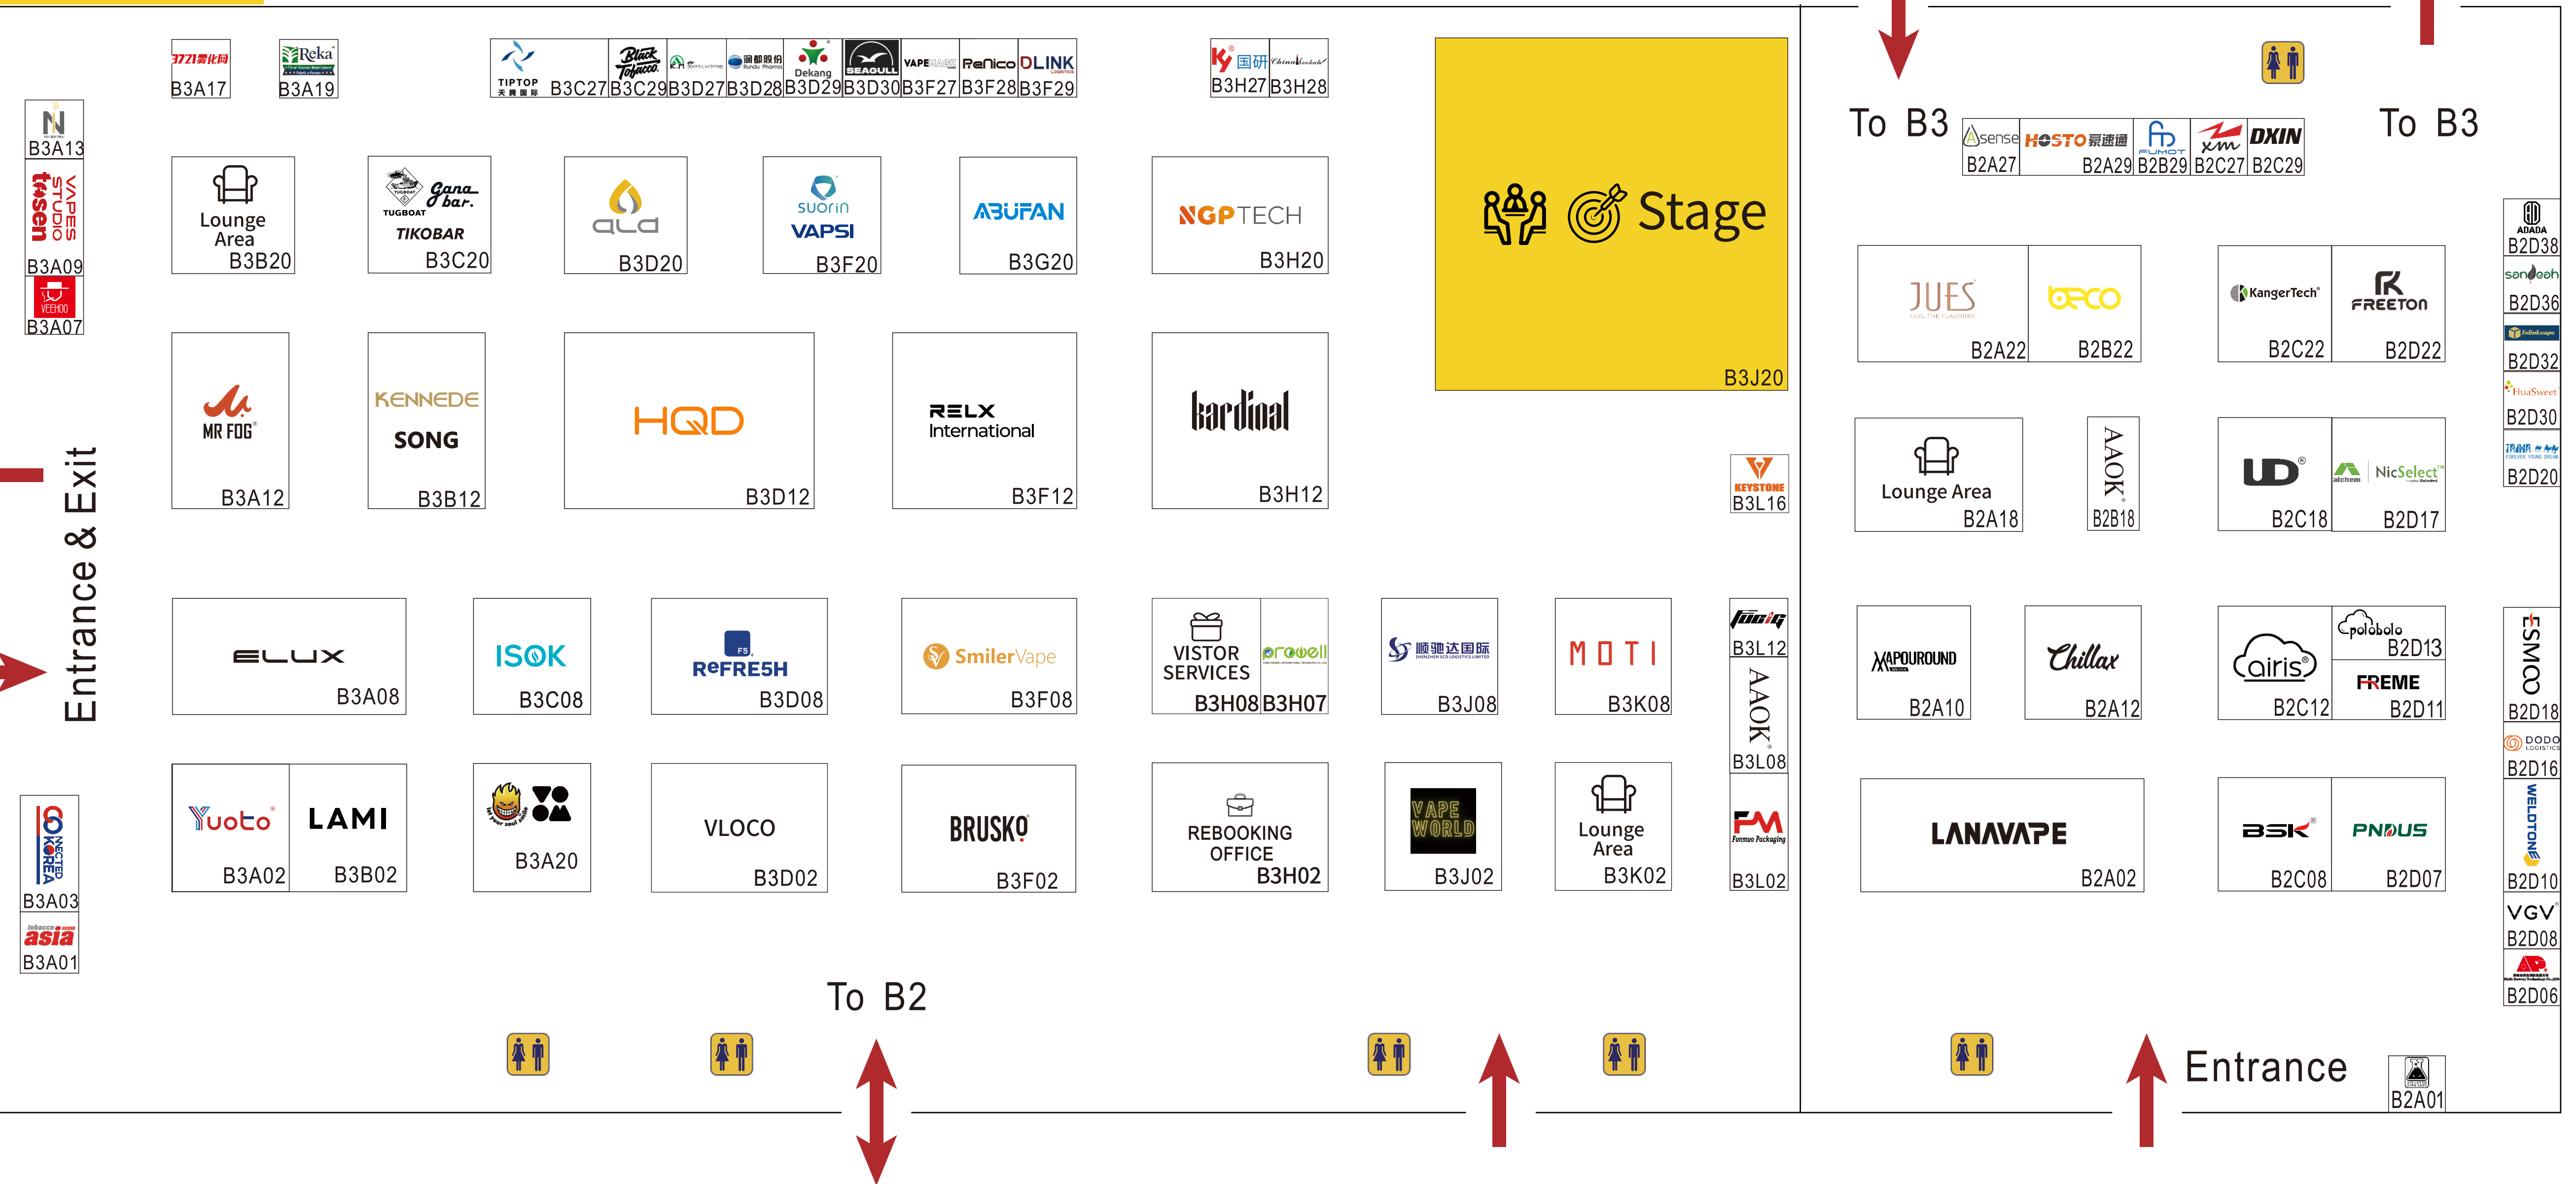

HALL B3

IECIE VAPE SHOW JAKARTA FLOORPLAN

- Stage B3J20
- Rebooking Office B3H02
- Lounge Area B2A18/B3K02/B3B20
- Vistor Services B3H08
- Bathroom

Subject to on-site conditions