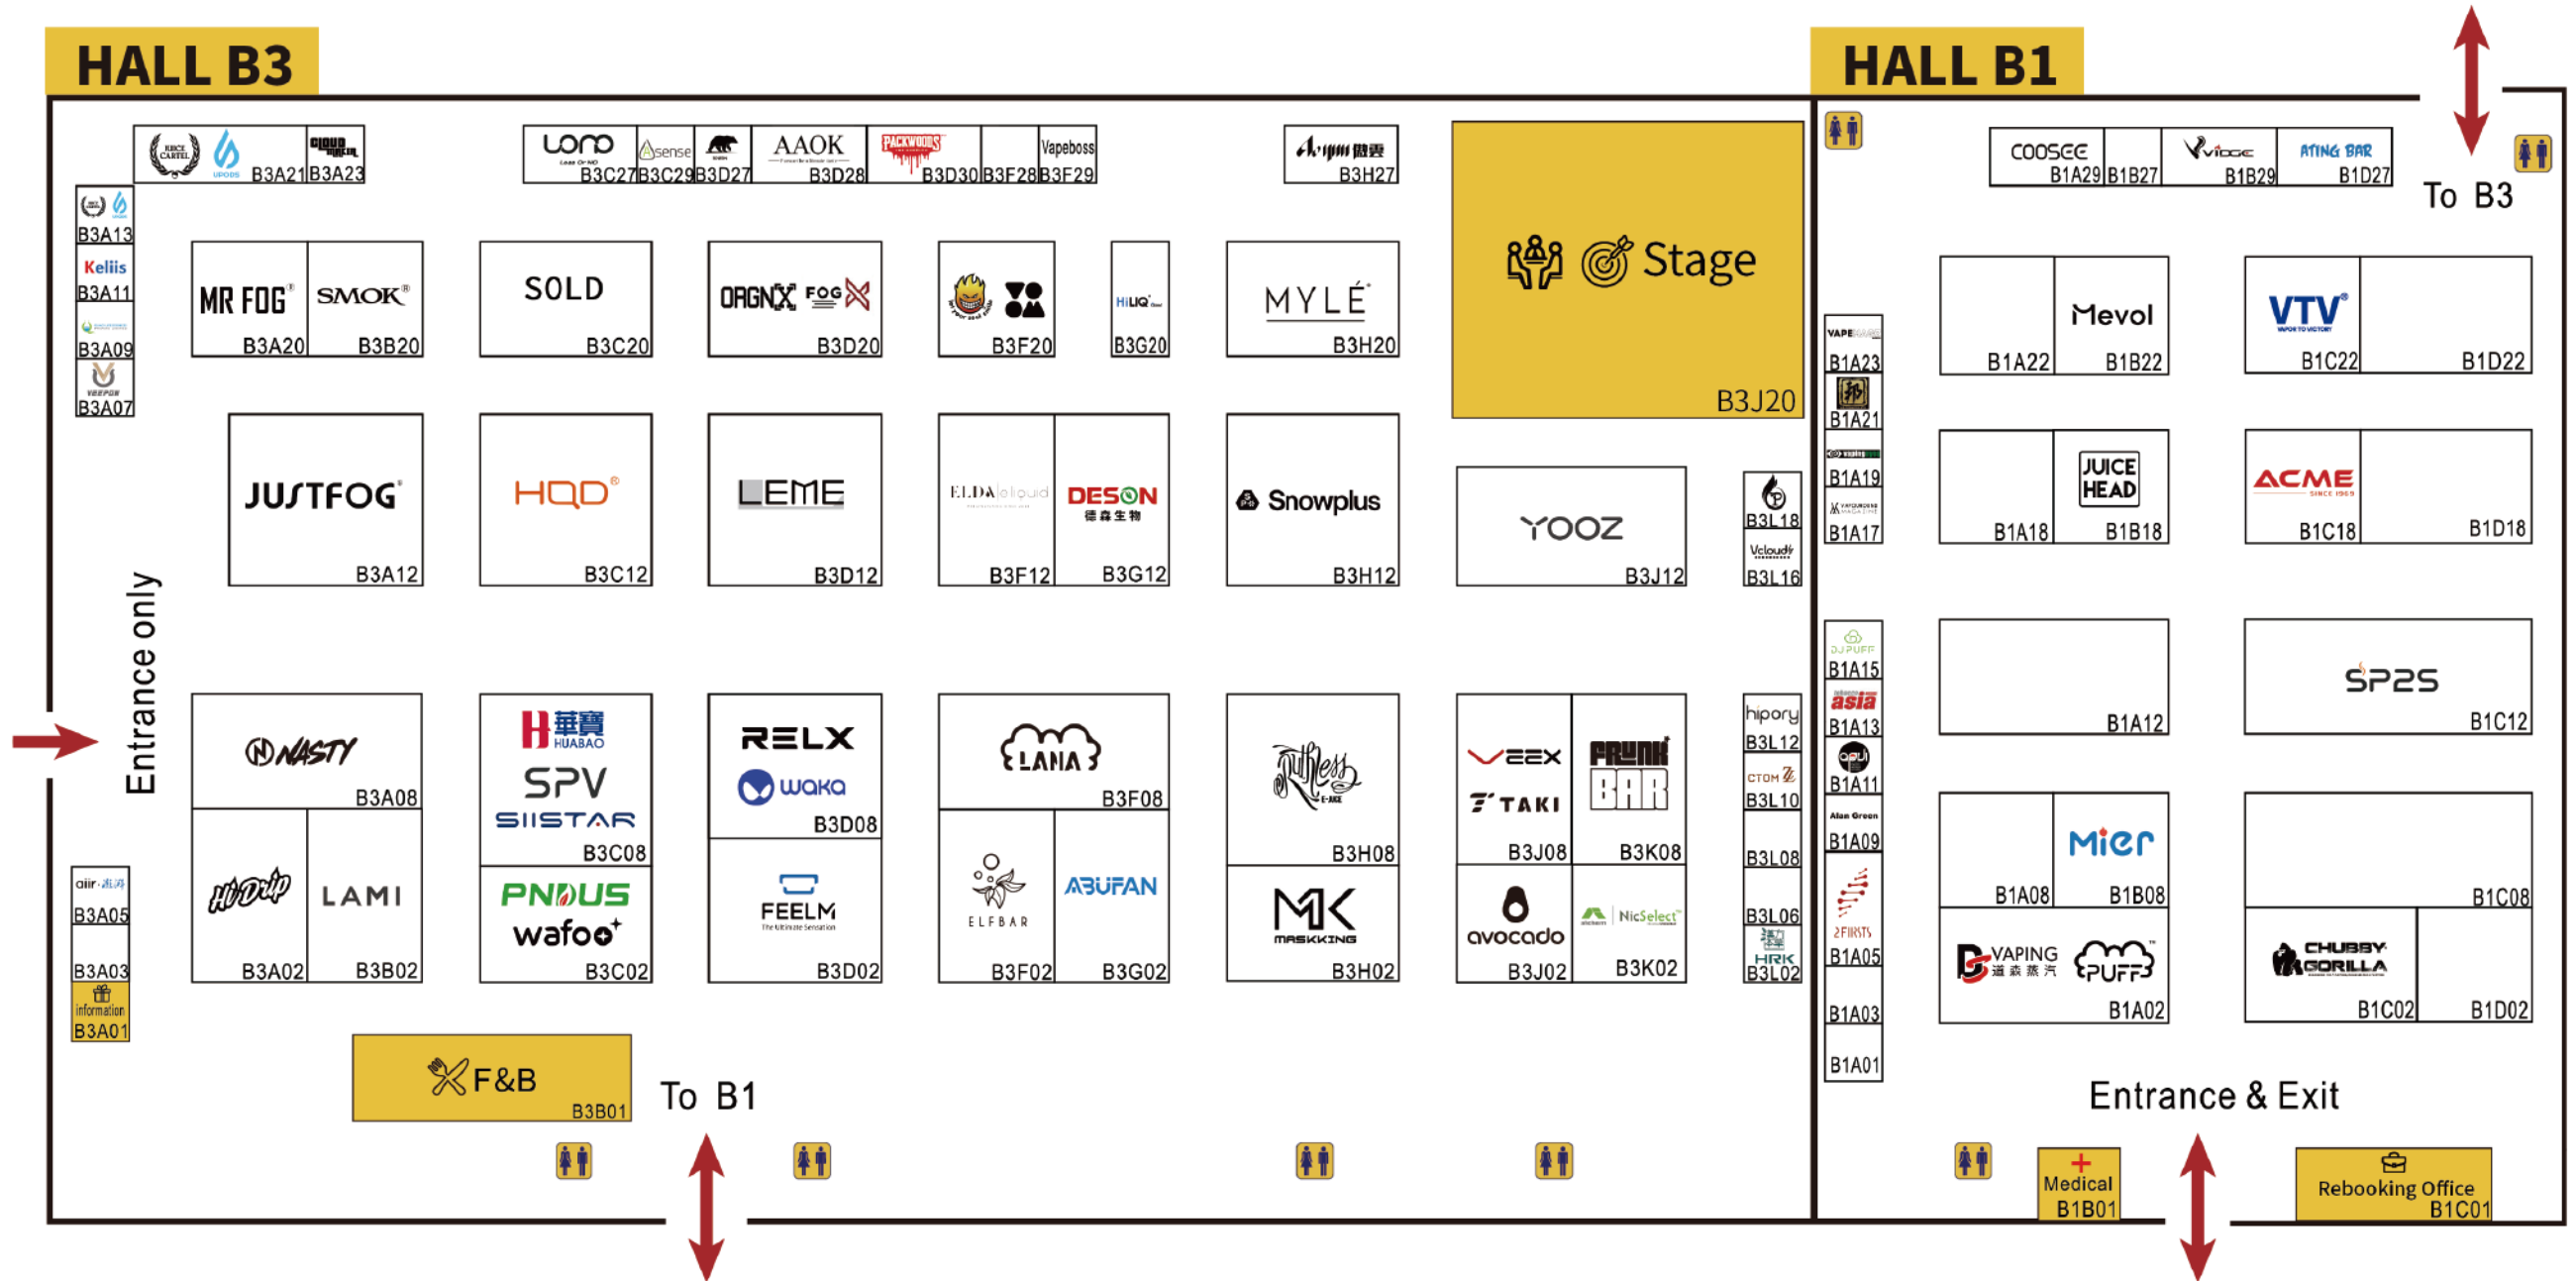

HALL B3

HALL B1

IECIE VAPE SHOW JAKARTA FLOORPLAN

- 🎤 Stage B3J20
- 📄 Information B3A01
- 🚻 Bathroom
- ⚕️ Medical B1B01
- 📄 Rebooking Office B1C01
- 🍴 F&B B3B01